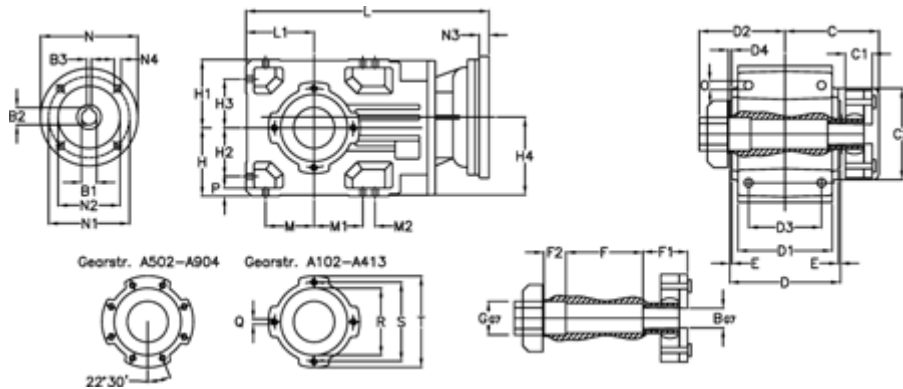

Article number: 29600101396030  
 Description: Bevel helical gearbox  
 A102QF20-13,9-P80B5

## Measures

B = 20	D1 = 95	F2 = 36	L = 302.0	N3 = -
B1 = 19	D2 = 90	G = 32	L1 = 70	N4 = M10x12
B2 = 21.8	D3 = 75	GA = 14,5 NM	M = 50.0	O = 9.5
B3 = 6	d4 = 4.5	H = 70	M1 = 50.0	P = 9
C = 101.5	Description = A102QF-xx-P80 B5	H1 = 70	M2 = -	Q = M8x12
C1 = 29	E = 3.0	H2 = 50.0	N = 200	R = 80
C2 = 83.0	F = 77.5	H3 = 50.0	N1 = 165	S = 100
D = 117	F1 = 36.0	H4 = 83.0	N2 = 130	T = 120